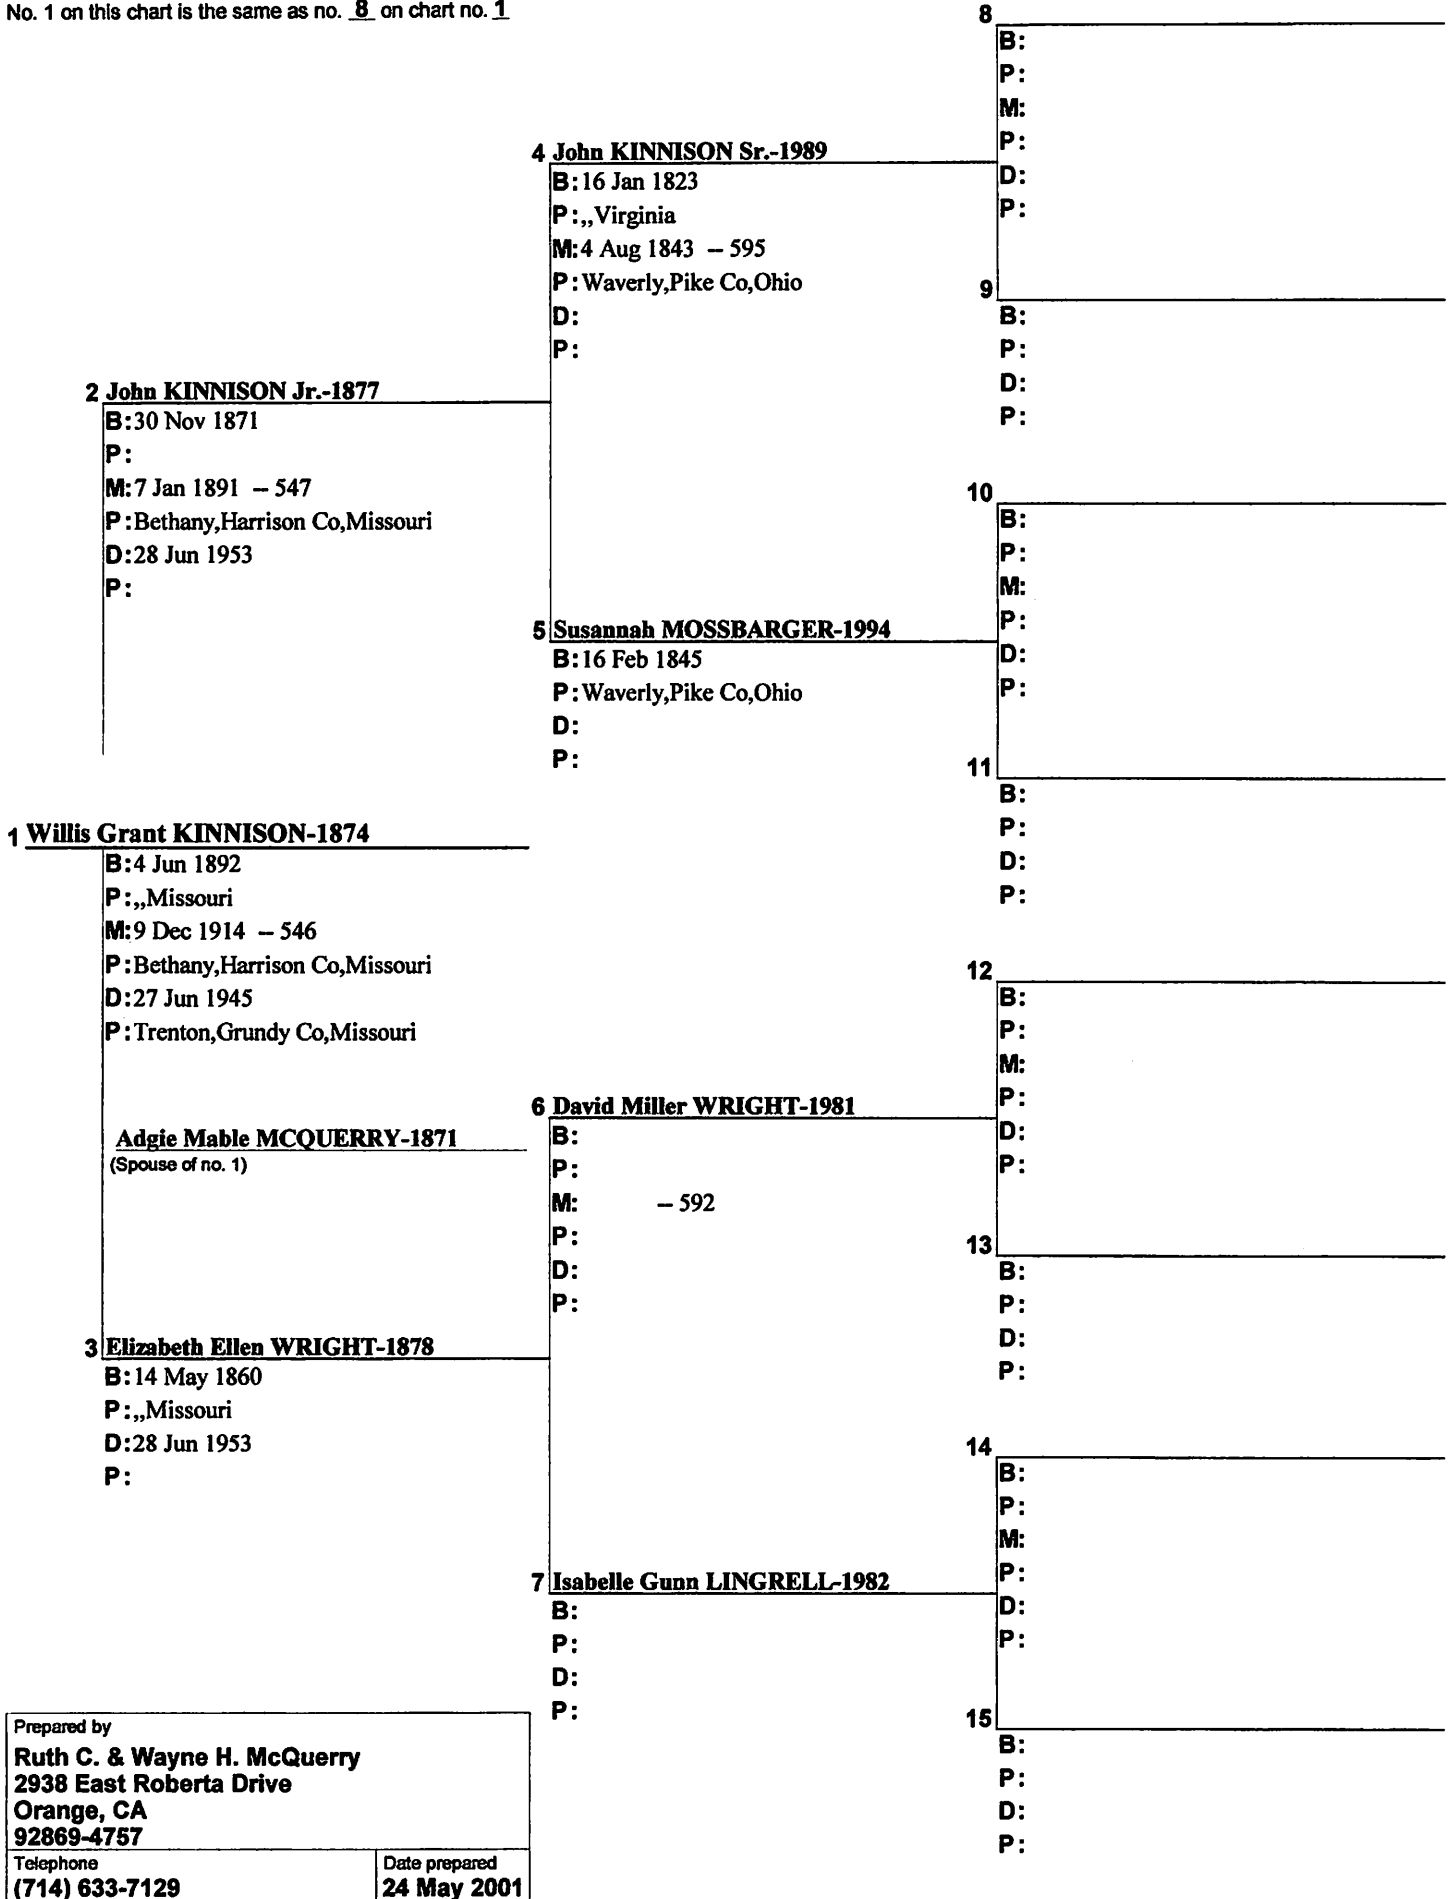

Pedigree Chart

Chart no. 2

No. 1 on this chart is the same as no. 8 on chart no. 1

2 John KINNISON Jr.-1877

B:30 Nov 1871
P:
M:7 Jan 1891 – 547
P: Bethany, Harrison Co, Missouri
D:28 Jun 1953
P:

4 John KINNISON Sr.-1989

B:16 Jan 1823
P:,, Virginia
M:4 Aug 1843 – 595
P: Waverly, Pike Co, Ohio
D:
P:

5 Susannah MOSSBARGER-1994

B:16 Feb 1845
P: Waverly, Pike Co, Ohio
D:
P:

1 Willis Grant KINNISON-1874

B:4 Jun 1892
P:,, Missouri
M:9 Dec 1914 – 546
P: Bethany, Harrison Co, Missouri
D:27 Jun 1945
P: Trenton, Grundy Co, Missouri

Adgie Mable MCQUERRY-1871
(Spouse of no. 1)

6 David Miller WRIGHT-1981

B:
P:
M: – 592
P:
D:
P:

3 Elizabeth Ellen WRIGHT-1878

B:14 May 1860
P:,, Missouri
D:28 Jun 1953
P:

7 Isabelle Gunn LINGRELL-1982

B:
P:
D:
P:

Prepared by Ruth C. & Wayne H. McQuerry 2938 East Roberta Drive Orange, CA 92869-4757	
Telephone (714) 633-7129	Date prepared 24 May 2001